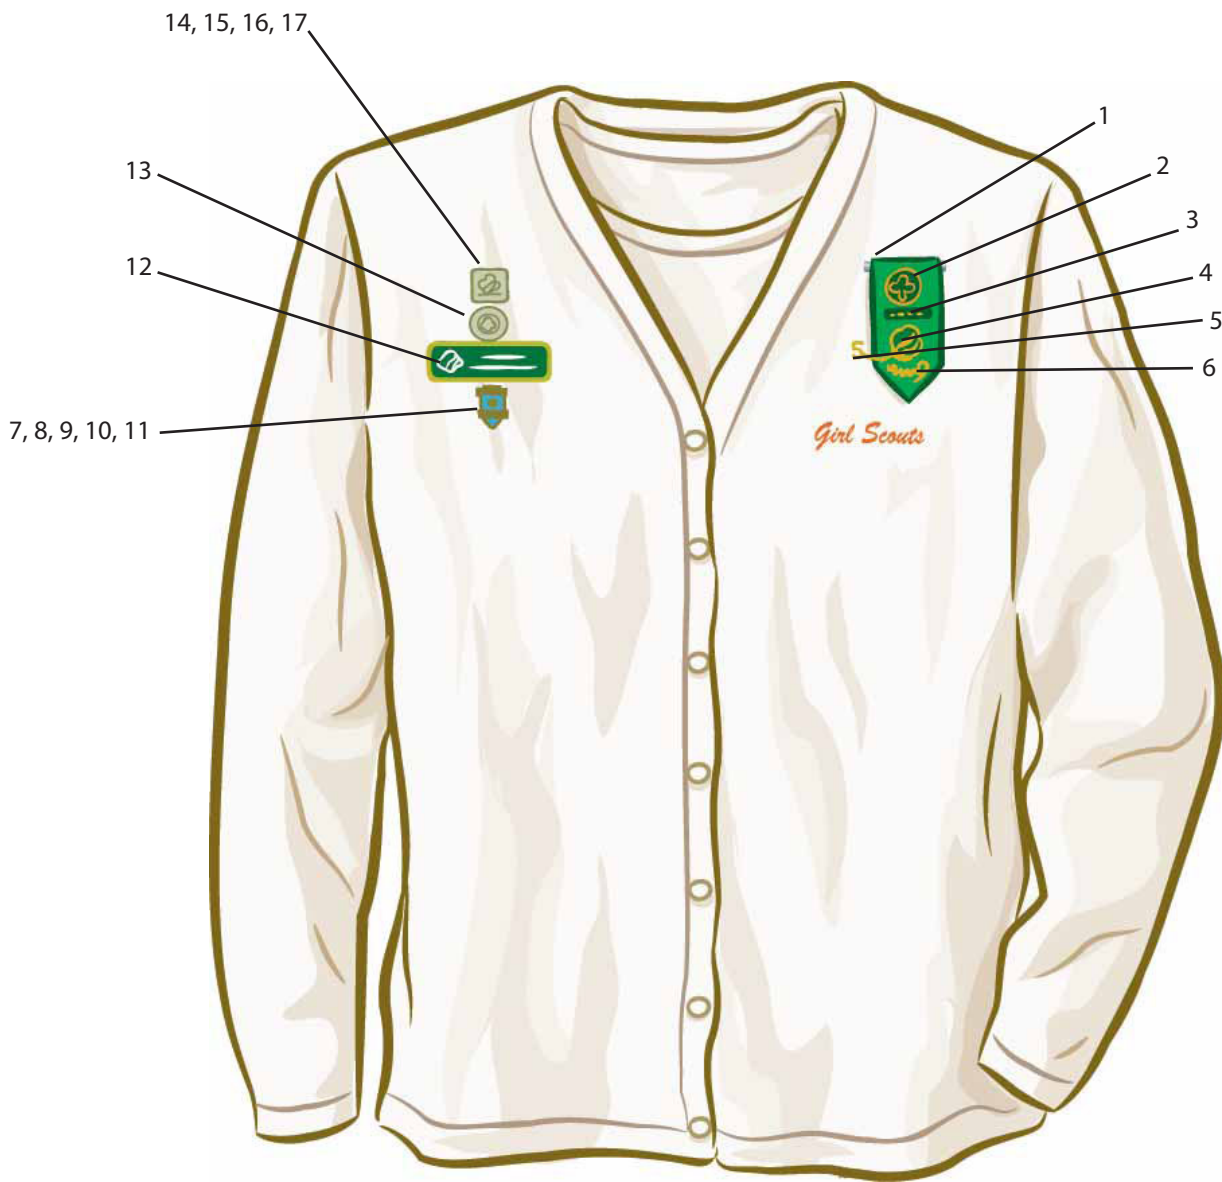

# Girl Scout Adult Womens

1. Adult Insignia Tab
2. World Trefoil Pin
3. Adult Position Pin
4. Girl Scout Pin (contemporary or traditional)
5. Membership Numeral Guard
6. Campus Girl Scout Guard
7. Girl Scout Gold Award
8. Bridge to Adult Girl Scouts Award
9. Years of Service Pin
10. Outstanding Volunteer Award Pin
11. Outstanding Leader Award Pin
12. Personalized ID Pin
13. Lifetime Membership Pin
14. Appreciation Pin
15. Thanks Badge
16. Thanks Badge II
17. Honor Pin

Note: If an adult has received more than one special recognition (e.g., Appreciation pin), the last one received is generally the one worn on the uniform.

# Girl Scout Adult Mens

- |   |                             |
|---|-----------------------------|
| 2. World Trefoil Pin                            | 12. Personalized ID Pin     |
| 3. Adult Position Pin                           | 13. Lifetime Membership Pin |
| 4. Girl Scout Pin (contemporary or traditional) | 14. Appreciation Pin        |
| 9. Years of Service Pin                         | 15. Thanks Badge            |
| 10. Outstanding Volunteer Award Pin             | 16. Thanks Badge II         |
|   | 17. Honor Pin               |